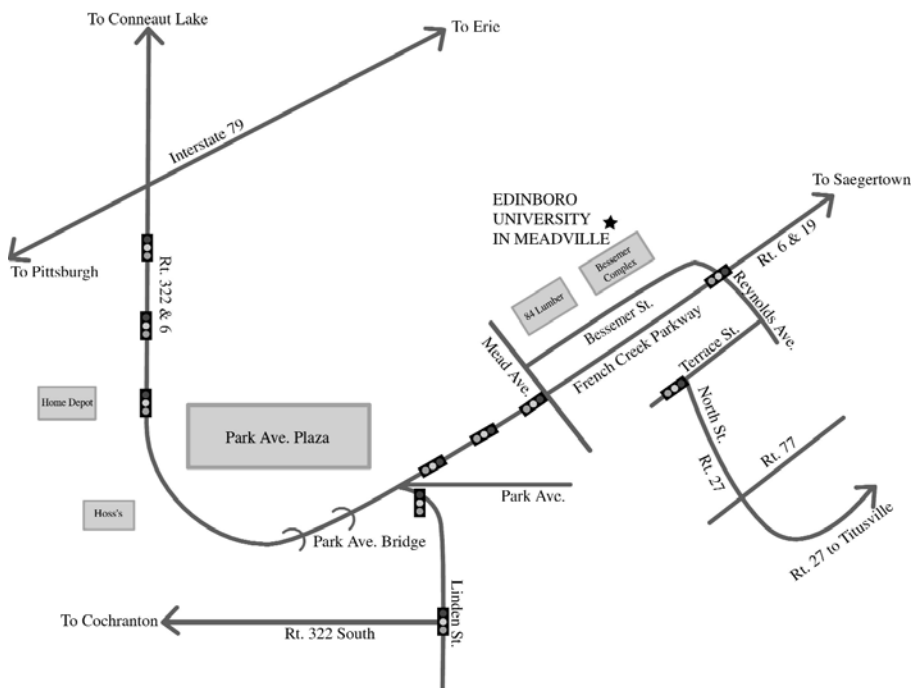

EDINBORO UNIVERSITY IN MEADVILLE

789 Bessemer Street ♦ Meadville, PA 16335

814-337-7791 or 814-732-1802

Directions from Interstate 79:

Take exit 147A. Follow Rt. 322 east across the bridge (Park Avenue Bridge). Stay in the left lane. Continue through the next three traffic lights.

At the fourth light (intersection of Bessemer Street and Reynolds Avenue), turn left onto Bessemer Street.

Follow Bessemer Street until just past the Bessemer Complex located on the right side of the street.

The classrooms and offices for Edinboro University in Meadville are located at the back of the building.